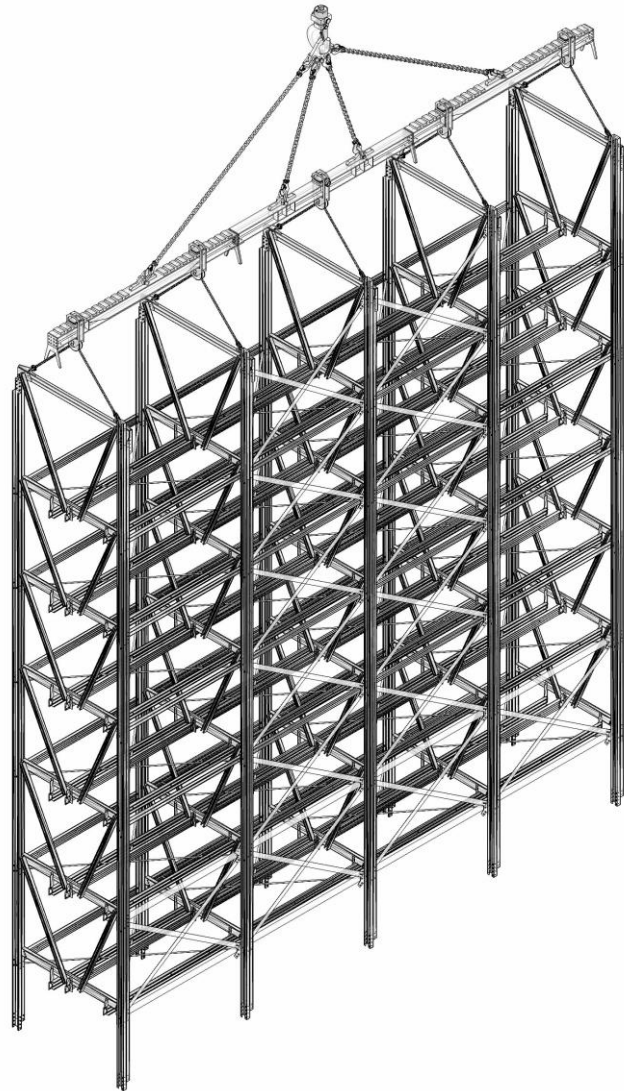

# CONSTRUCTION

**RED** MACHINE s.r.o.

# CONSTRUCTION

**DESCRIPTION:**  
Transportation devices

**80** drawings  
**120** pieces

# CONSTRUCTION

**RED** MACHINE s.r.o.

**DESCRIPTIONS:**  
Conveyor belt 60+20m

**370** drawings  
**1650** pieces

# CONSTRUCTION

**RED** MACHINE s.r.o.

**DESCRIPTION:**  
Form for concrete

**85** drawings  
**120** pieces