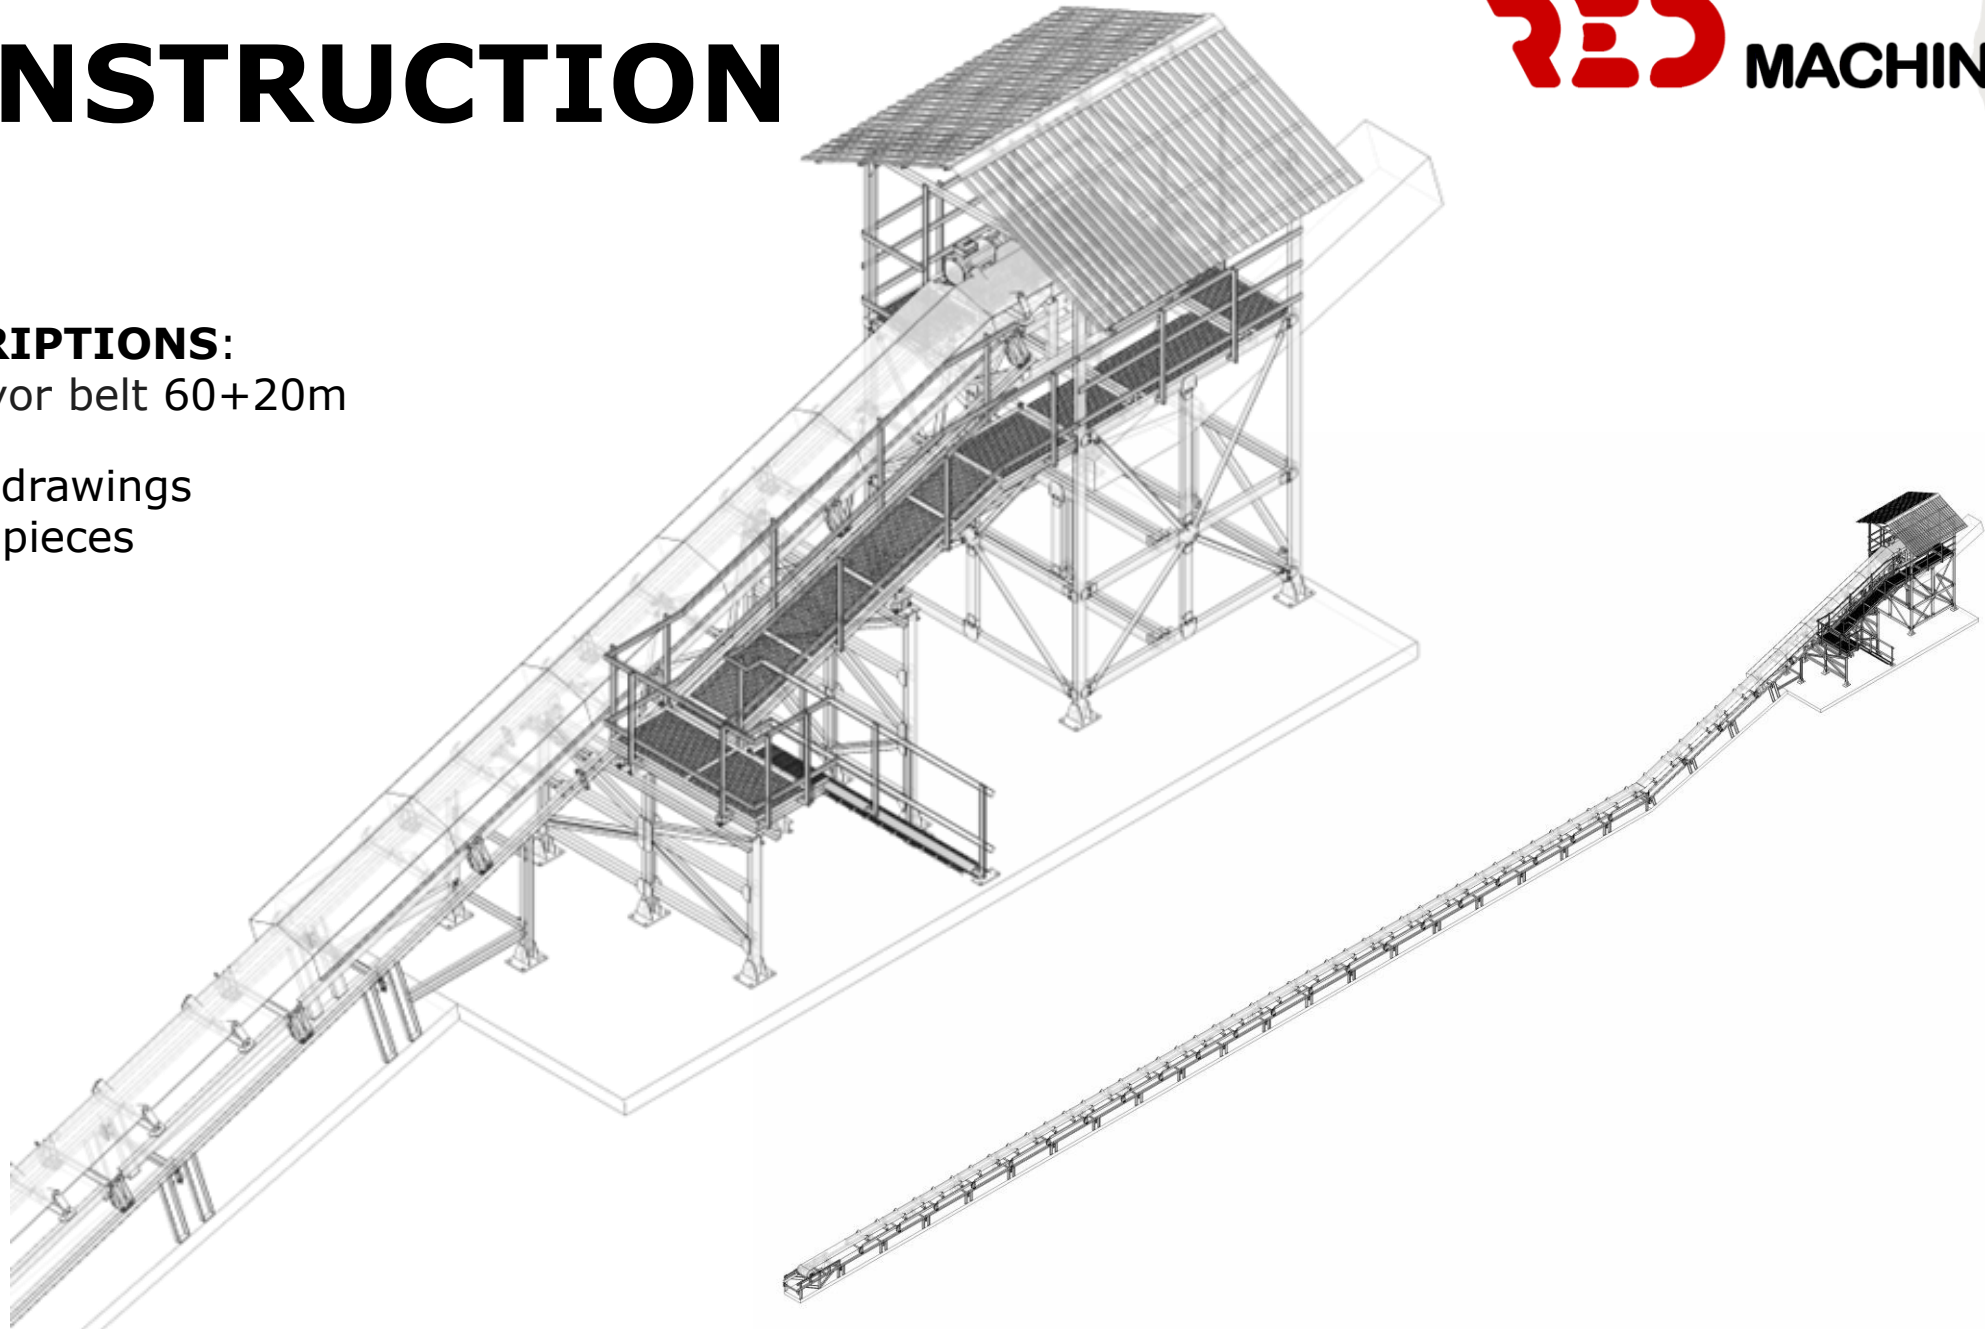

# CONSTRUCTION

**DESCRIPTION:**  
Transportation devices

**80** drawings  
**120** pieces

# CONSTRUCTION

**RED** MACHINE s.r.o.

**DESCRIPTIONS:**  
Conveyor belt 60+20m

**370** drawings  
**1650** pieces

# CONSTRUCTION

**RED** MACHINE s.r.o.

**DESCRIPTION:**  
Form for concrete

**85** drawings  
**120** pieces