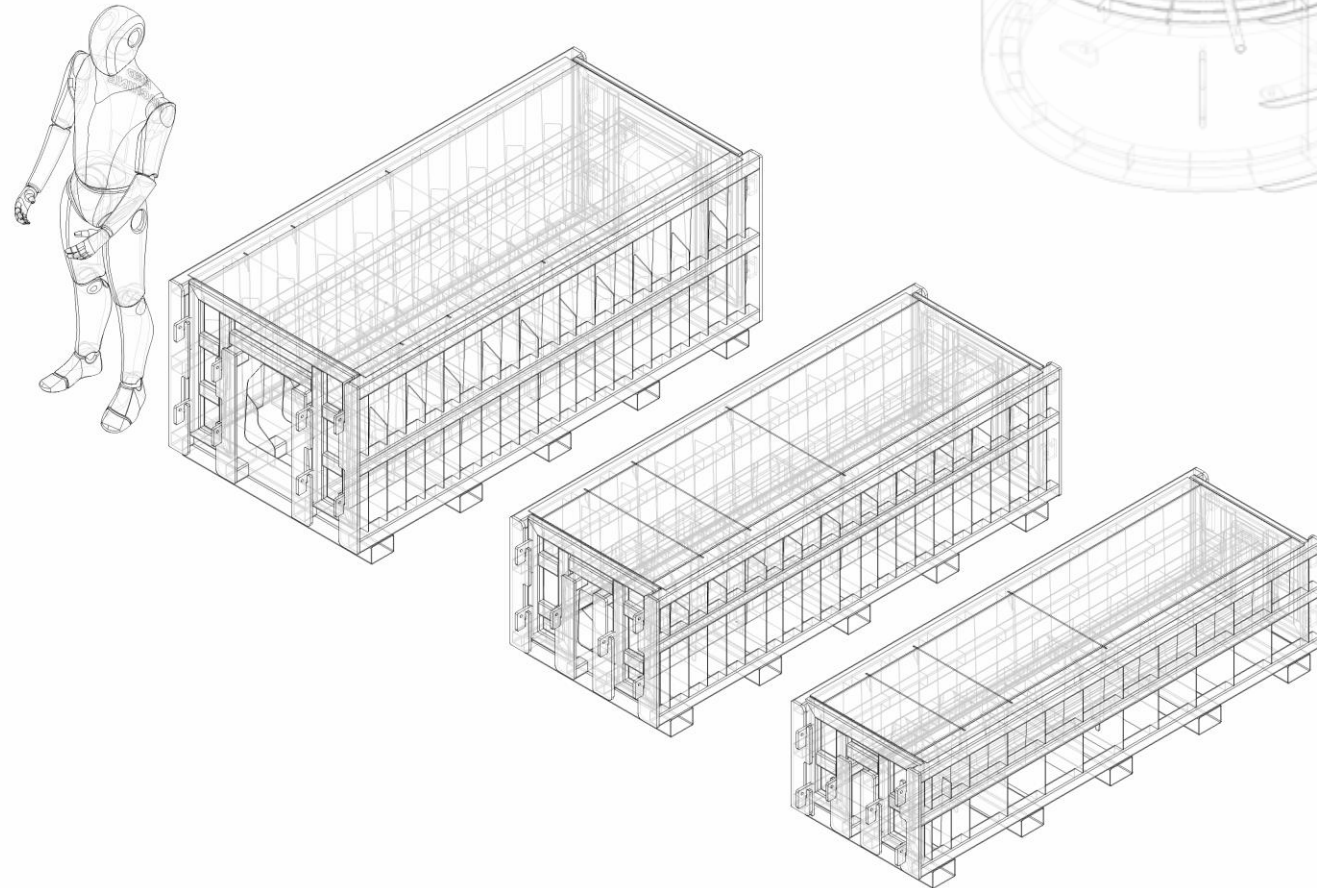

# CONSTRUCTION

**DESCRIPTION:**  
Transportation devices

**80** drawings  
**120** pieces

# CONSTRUCTION

**RED** MACHINE s.r.o.

**DESCRIPTIONS:**  
Conveyor belt 60+20m

**370** drawings  
**1650** pieces

# CONSTRUCTION

**RED** MACHINE s.r.o.

**DESCRIPTION:**  
Form for concrete

**85** drawings  
**120** pieces