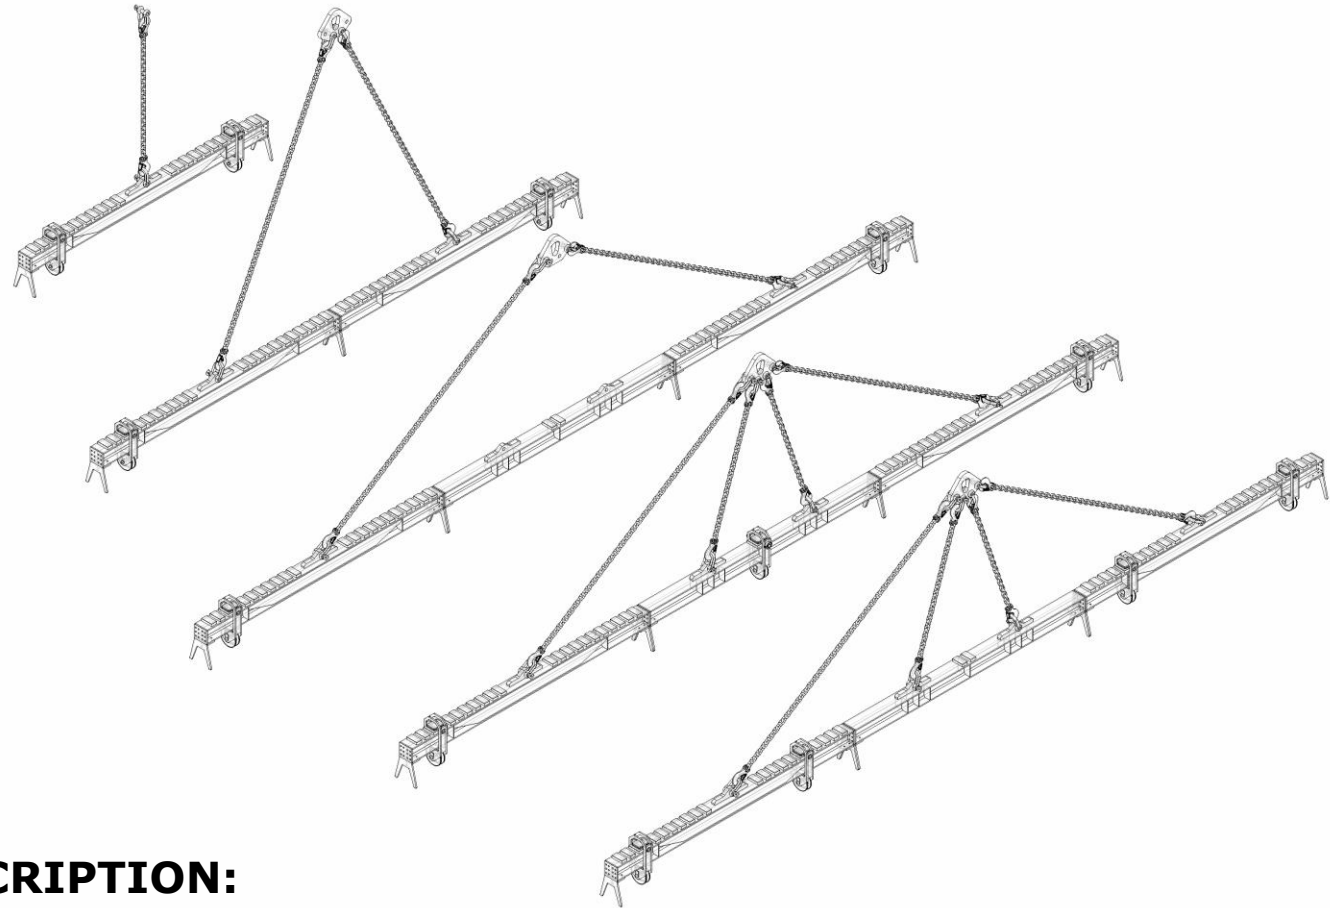

# CONSTRUCTION

**DESCRIPTION:**  
Transportation devices

**80** drawings  
**120** pieces

# CONSTRUCTION

**RED** MACHINE s.r.o.

**DESCRIPTIONS:**  
Conveyor belt 60+20m

**370** drawings  
**1650** pieces

# CONSTRUCTION

**RED** MACHINE s.r.o.

**DESCRIPTION:**  
Form for concrete

**85** drawings  
**120** pieces