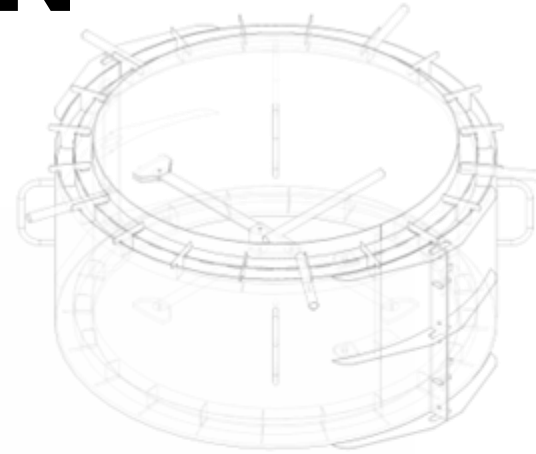

# CONSTRUCTION

**RED** MACHINE s.r.o.

**DESCRIPTIONS:**  
Conveyor belt 60+20m

**370** drawings  
**1650** pieces

# CONSTRUCTION

**RED** MACHINE s.r.o.

**DESCRIPTION:**  
Form for concrete

**85** drawings  
**120** pieces