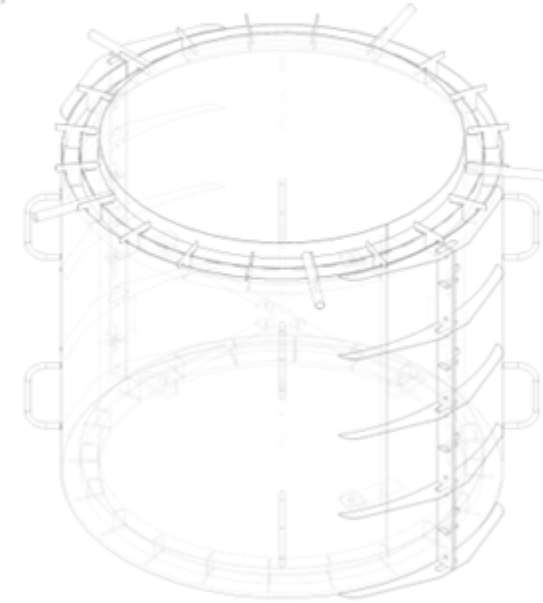

# CONSTRUCTION

**RED** MACHINE s.r.o.

**DESCRIPTIONS:**  
Conveyor belt 60+20m

**370** drawings  
**1650** pieces

# CONSTRUCTION

**RED** MACHINE s.r.o.

**DESCRIPTION:**  
Form for concrete

**85** drawings  
**120** pieces