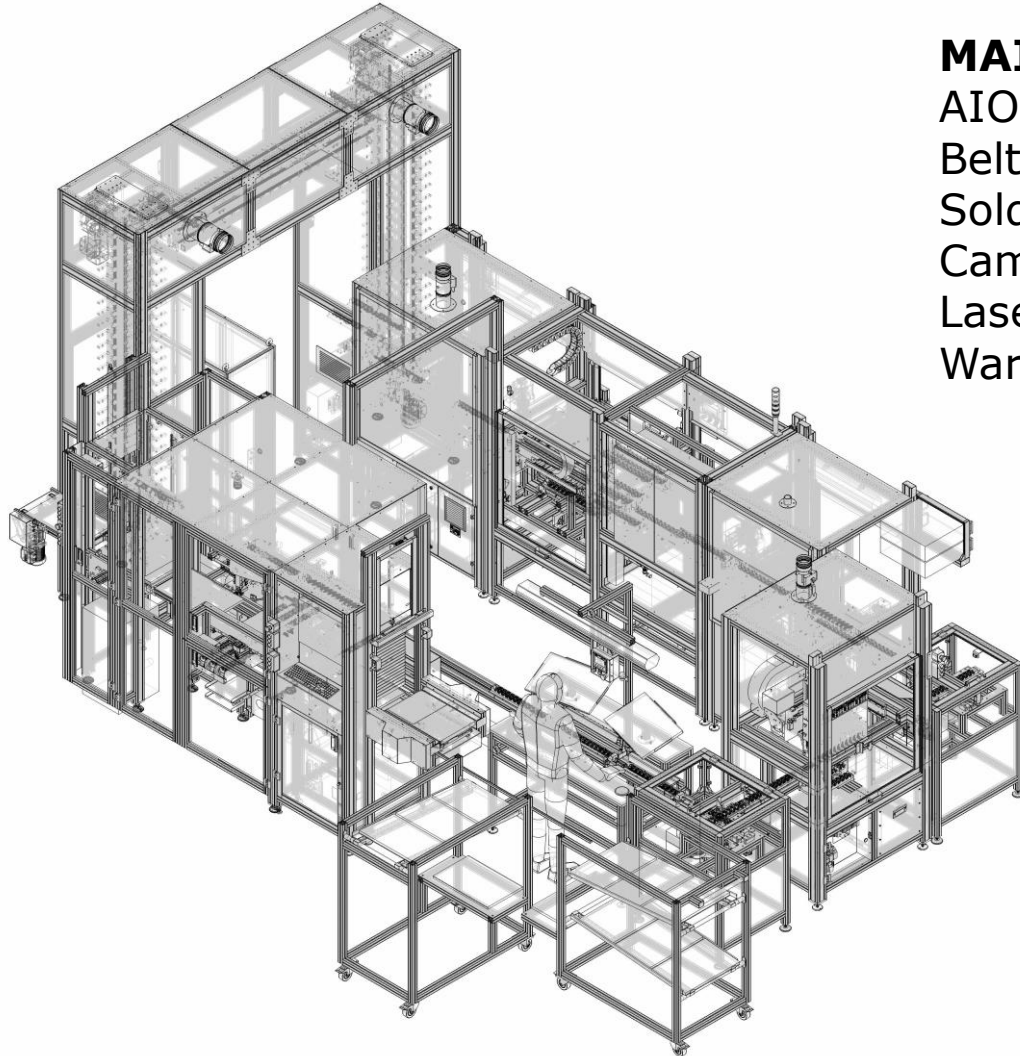

RED MACHINE s.r.o.

PRODUCTION LINES

RED MACHINE s.r.o.

PRODUCTION LINES

AUTOMOTIVE

RED MACHINE s.r.o.

MAIN PARTS:

- 2x tsubaki conveyor
- 4x lifts 12x +12 pallets
- Electric screwdriving
- Vibration feeders
- Sound testing
- Chambers
- Belt conveyors

720 drawings
9700 pieces

PRODUCTION LINES

RUBBER INDUSTRY

RED MACHINE s.r.o.

MAIN PARTS:

1x position carousel
Belt conveyors
3x vibration feeders
hydraulic unit
Warehousing system
Crimping press

795 drawings
6600 pieces

PRODUCTION LINES

ELECTRICAL INDUSTRY

MAIN PARTS:

AIO, EOL testers
Belt conveyors
Soldering station for PCB
Camera inspections
Laser marking
Warehousing system

1180 drawings
13500 pieces

RED MACHINE s.r.o.

DANIELA VASATKOVA
Sales Manager