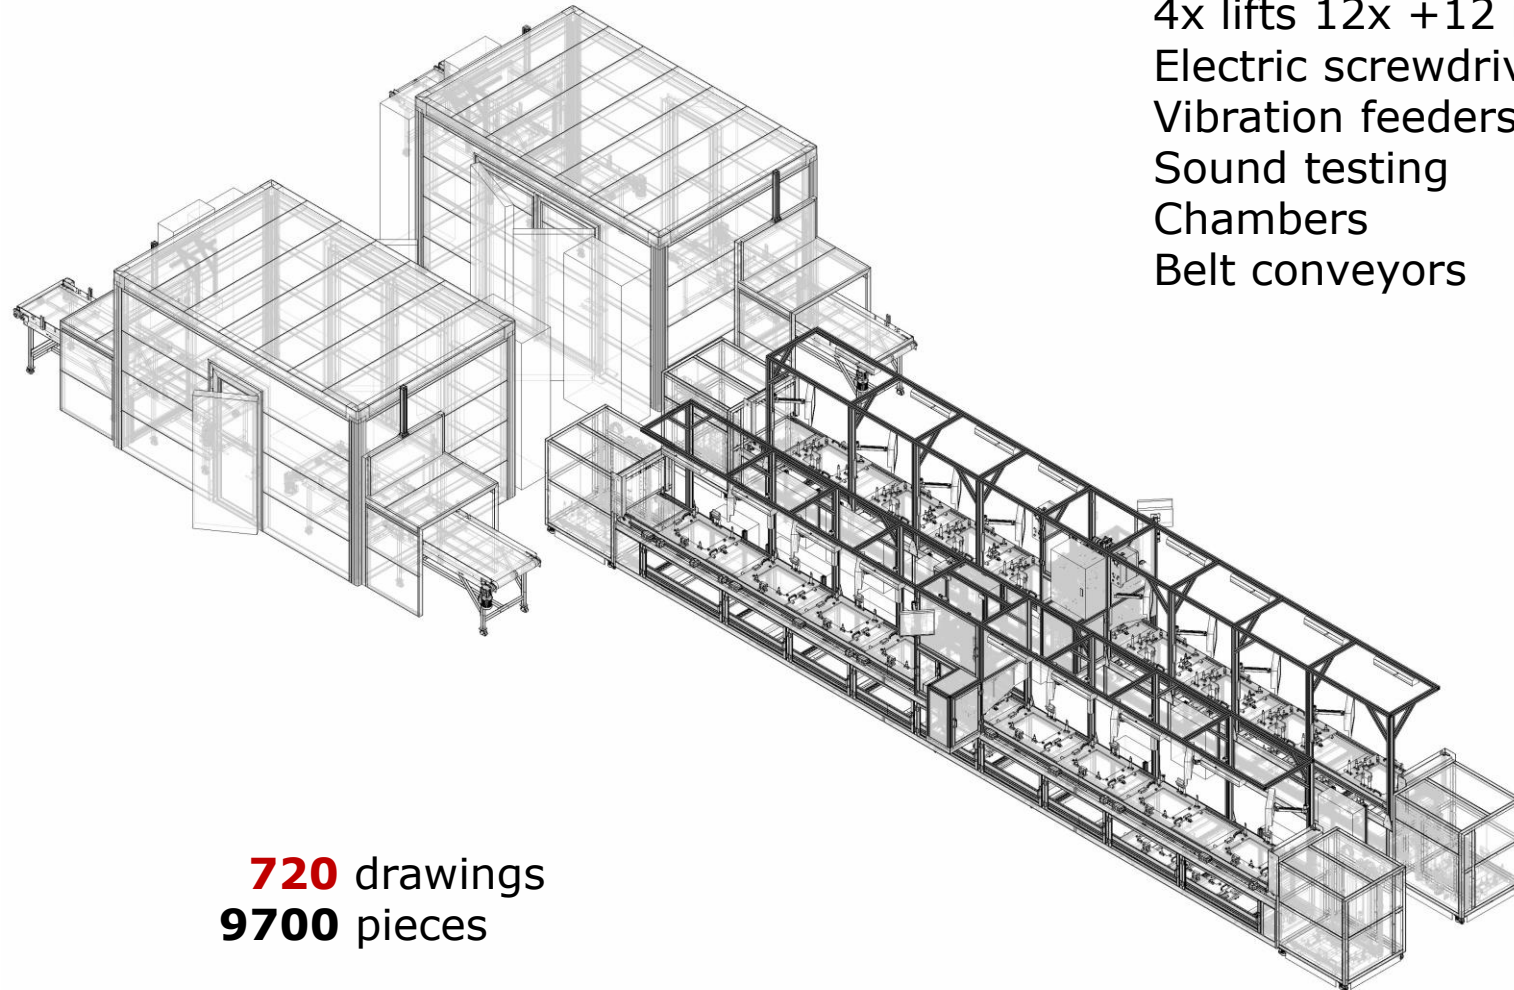

RED MACHINE s.r.o.

PRODUCTION LINES

RED MACHINE s.r.o.

PRODUCTION LINES

AUTOMOTIVE

RED MACHINE s.r.o.

MAIN PARTS:

- 2x tsubaki conveyor
- 4x lifts 12x +12 pallets
- Electric screwdriving
- Vibration feeders
- Sound testing
- Chambers
- Belt conveyors

720 drawings
9700 pieces

PRODUCTION LINES

RUBBER INDUSTRY

RED MACHINE s.r.o.

MAIN PARTS:

1x position carousel
Belt conveyors
3x vibration feeders
hydraulic unit
Warehousing system
Crimping press

795 drawings
6600 pieces

PRODUCTION LINES

ELECTRICAL INDUSTRY

MAIN PARTS:

AIO, EOL testers
Belt conveyors
Soldering station for PCB
Camera inspections
Laser marking
Warehousing system

1180 drawings
13500 pieces

RED MACHINE s.r.o.

DANIELA VASATKOVA
Sales Manager