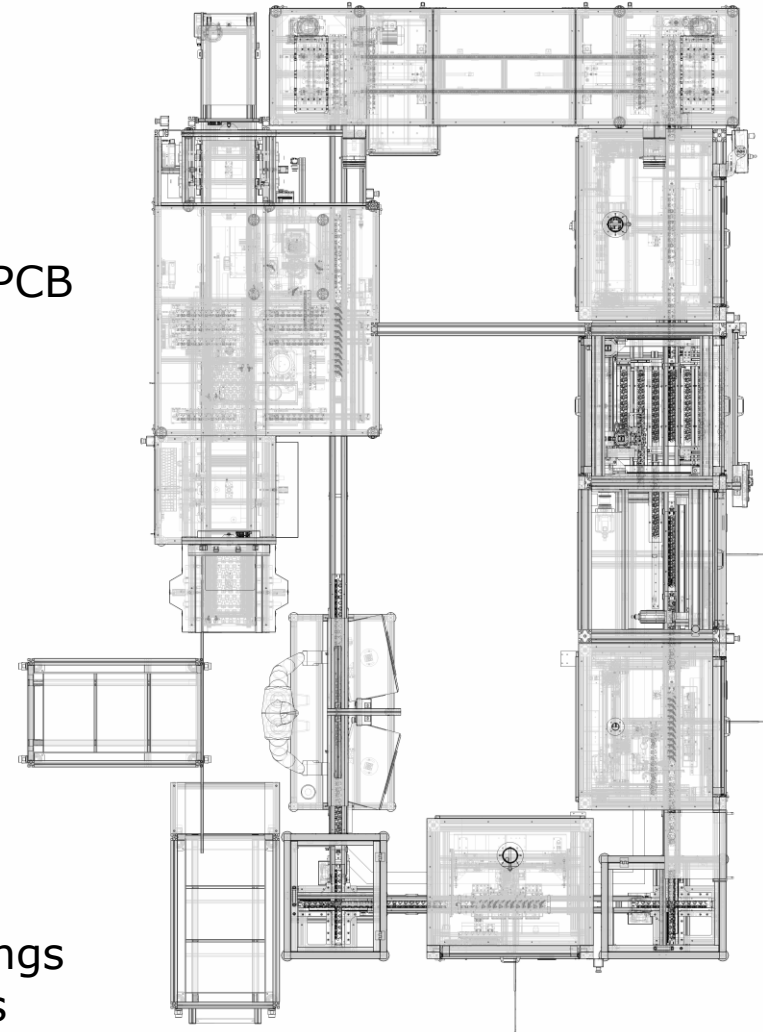

RED MACHINE s.r.o.

PRODUCTION LINES

RED MACHINE s.r.o.

PRODUCTION LINES

AUTOMOTIVE

RED MACHINE s.r.o.

MAIN PARTS:

- 2x tsubaki conveyor
- 4x lifts 12x +12 pallets
- Electric screwdriving
- Vibration feeders
- Sound testing
- Chambers
- Belt conveyors

720 drawings
9700 pieces

PRODUCTION LINES

RUBBER INDUSTRY

RED MACHINE s.r.o.

MAIN PARTS:

1x position carousel
Belt conveyors
3x vibration feeders
hydraulic unit
Warehousing system
Crimping press

795 drawings
6600 pieces

PRODUCTION LINES

ELECTRICAL INDUSTRY

MAIN PARTS:

AIO, EOL testers
Belt conveyors
Soldering station for PCB
Camera inspections
Laser marking
Warehousing system

1180 drawings
13500 pieces

RED MACHINE s.r.o.

DANIELA VASATKOVA
Sales Manager