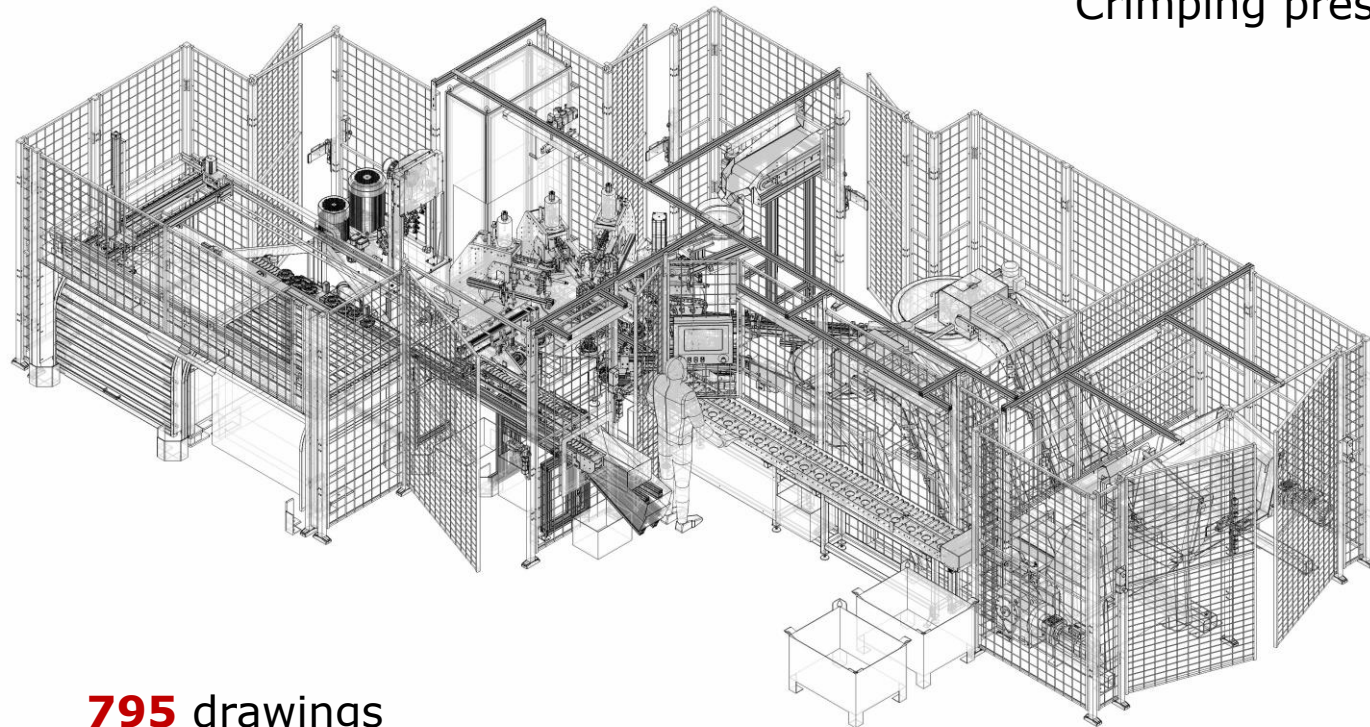

RED MACHINE s.r.o.

PRODUCTION LINES

RED MACHINE s.r.o.

PRODUCTION LINES

AUTOMOTIVE

RED MACHINE s.r.o.

MAIN PARTS:

- 2x tsubaki conveyor
- 4x lifts 12x +12 pallets
- Electric screwdriving
- Vibration feeders
- Sound testing
- Chambers
- Belt conveyors

720 drawings
9700 pieces

PRODUCTION LINES

RUBBER INDUSTRY

RED MACHINE s.r.o.

MAIN PARTS:

1x position carousel
Belt conveyors
3x vibration feeders
hydraulic unit
Warehousing system
Crimping press

795 drawings
6600 pieces

PRODUCTION LINES

ELECTRICAL INDUSTRY

MAIN PARTS:

AIO, EOL testers
Belt conveyors
Soldering station for PCB
Camera inspections
Laser marking
Warehousing system

1180 drawings
13500 pieces

RED MACHINE s.r.o.

DANIELA VASATKOVA
Sales Manager