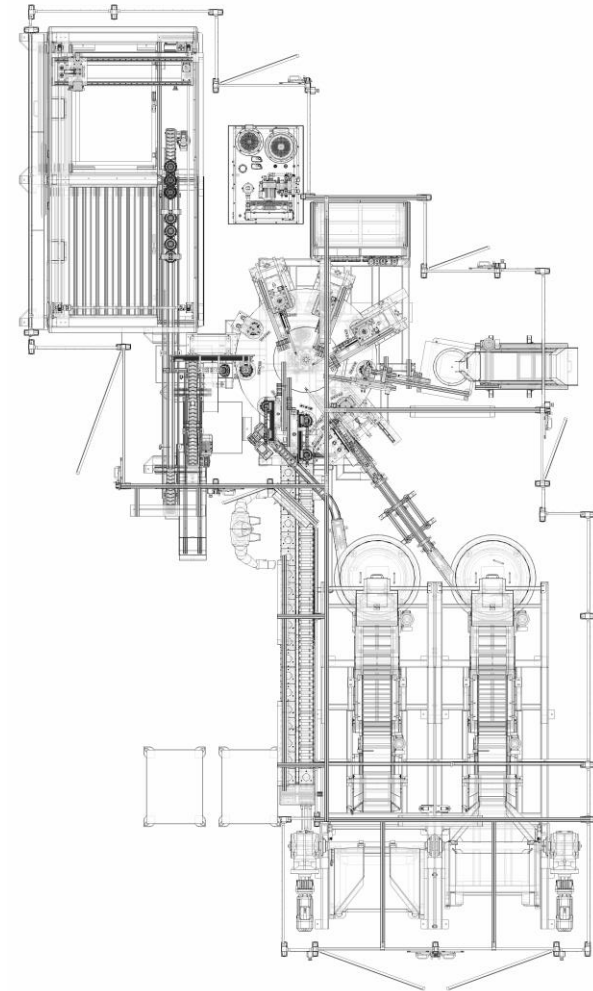

RED MACHINE s.r.o.

PRODUCTION LINES

RED MACHINE s.r.o.

PRODUCTION LINES

AUTOMOTIVE

RED MACHINE s.r.o.

MAIN PARTS:

- 2x tsubaki conveyor
- 4x lifts 12x +12 pallets
- Electric screwdriving
- Vibration feeders
- Sound testing
- Chambers
- Belt conveyors

720 drawings
9700 pieces

PRODUCTION LINES

RUBBER INDUSTRY

RED MACHINE s.r.o.

MAIN PARTS:

1x position carousel
Belt conveyors
3x vibration feeders
hydraulic unit
Warehousing system
Crimping press

795 drawings
6600 pieces

PRODUCTION LINES

ELECTRICAL INDUSTRY

MAIN PARTS:

AIO, EOL testers
Belt conveyors
Soldering station for PCB
Camera inspections
Laser marking
Warehousing system

1180 drawings
13500 pieces

RED MACHINE s.r.o.

DANIELA VASATKOVA
Sales Manager