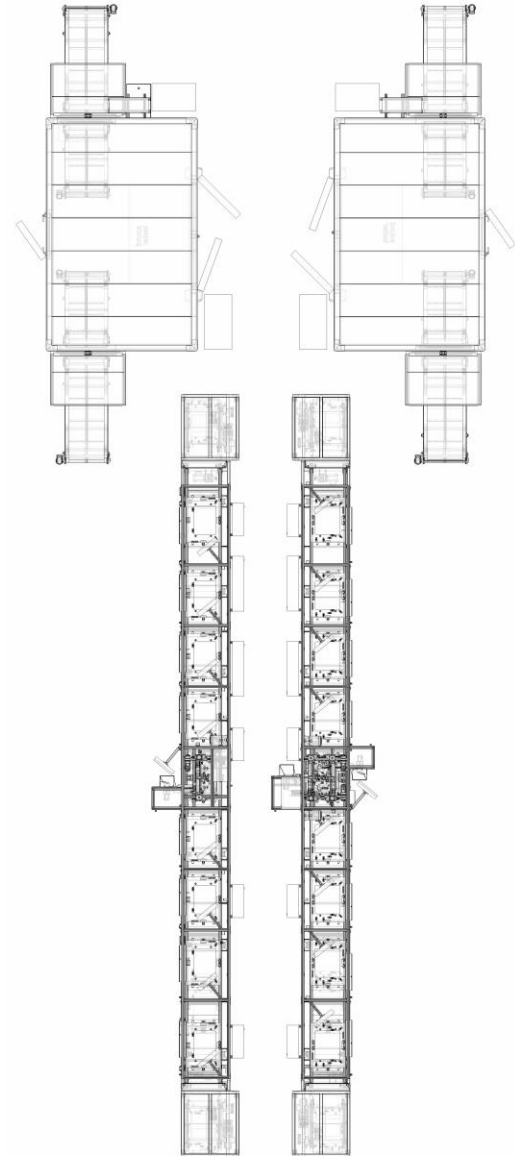

RED MACHINE s.r.o.

PRODUCTION LINES

RED MACHINE s.r.o.

PRODUCTION LINES

AUTOMOTIVE

RED MACHINE s.r.o.

MAIN PARTS:

- 2x tsubaki conveyor
- 4x lifts 12x +12 pallets
- Electric screwdriving
- Vibration feeders
- Sound testing
- Chambers
- Belt conveyors

720 drawings
9700 pieces

PRODUCTION LINES

RUBBER INDUSTRY

RED MACHINE s.r.o.

MAIN PARTS:

1x position carousel
Belt conveyors
3x vibration feeders
hydraulic unit
Warehousing system
Crimping press

795 drawings
6600 pieces

PRODUCTION LINES

ELECTRICAL INDUSTRY

MAIN PARTS:

AIO, EOL testers
Belt conveyors
Soldering station for PCB
Camera inspections
Laser marking
Warehousing system

1180 drawings
13500 pieces

RED MACHINE s.r.o.

DANIELA VASATKOVA
Sales Manager