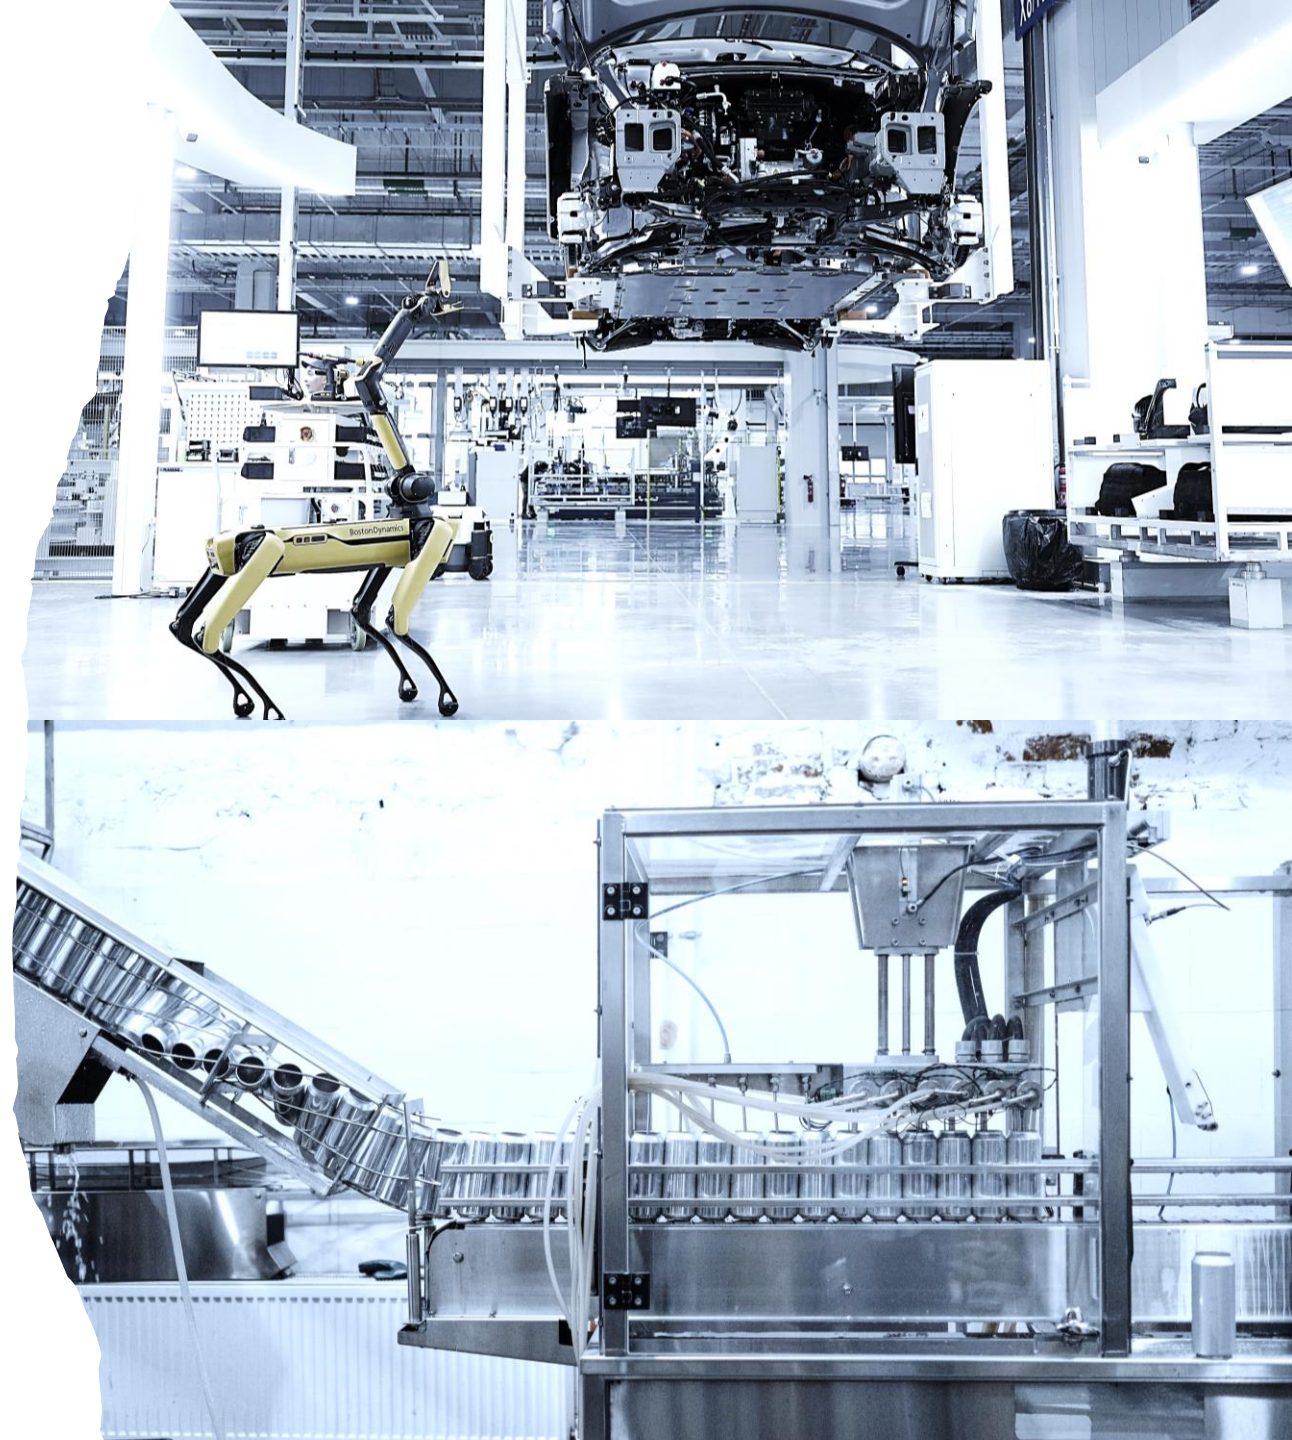

RED MACHINE s.r.o.

PRODUCTION LINES

RED MACHINE s.r.o.

PRODUCTION LINES

AUTOMOTIVE

RED MACHINE s.r.o.

MAIN PARTS:

- 2x tsubaki conveyor
- 4x lifts 12x +12 pallets
- Electric screwdriving
- Vibration feeders
- Sound testing
- Chambers
- Belt conveyors

720 drawings
9700 pieces

PRODUCTION LINES

RUBBER INDUSTRY

RED MACHINE s.r.o.

MAIN PARTS:

1x position carousel
Belt conveyors
3x vibration feeders
hydraulic unit
Warehousing system
Crimping press

795 drawings
6600 pieces

PRODUCTION LINES

ELECTRICAL INDUSTRY

MAIN PARTS:

AIO, EOL testers
Belt conveyors
Soldering station for PCB
Camera inspections
Laser marking
Warehousing system

1180 drawings
13500 pieces

RED MACHINE s.r.o.

DANIELA VASATKOVA
Sales Manager